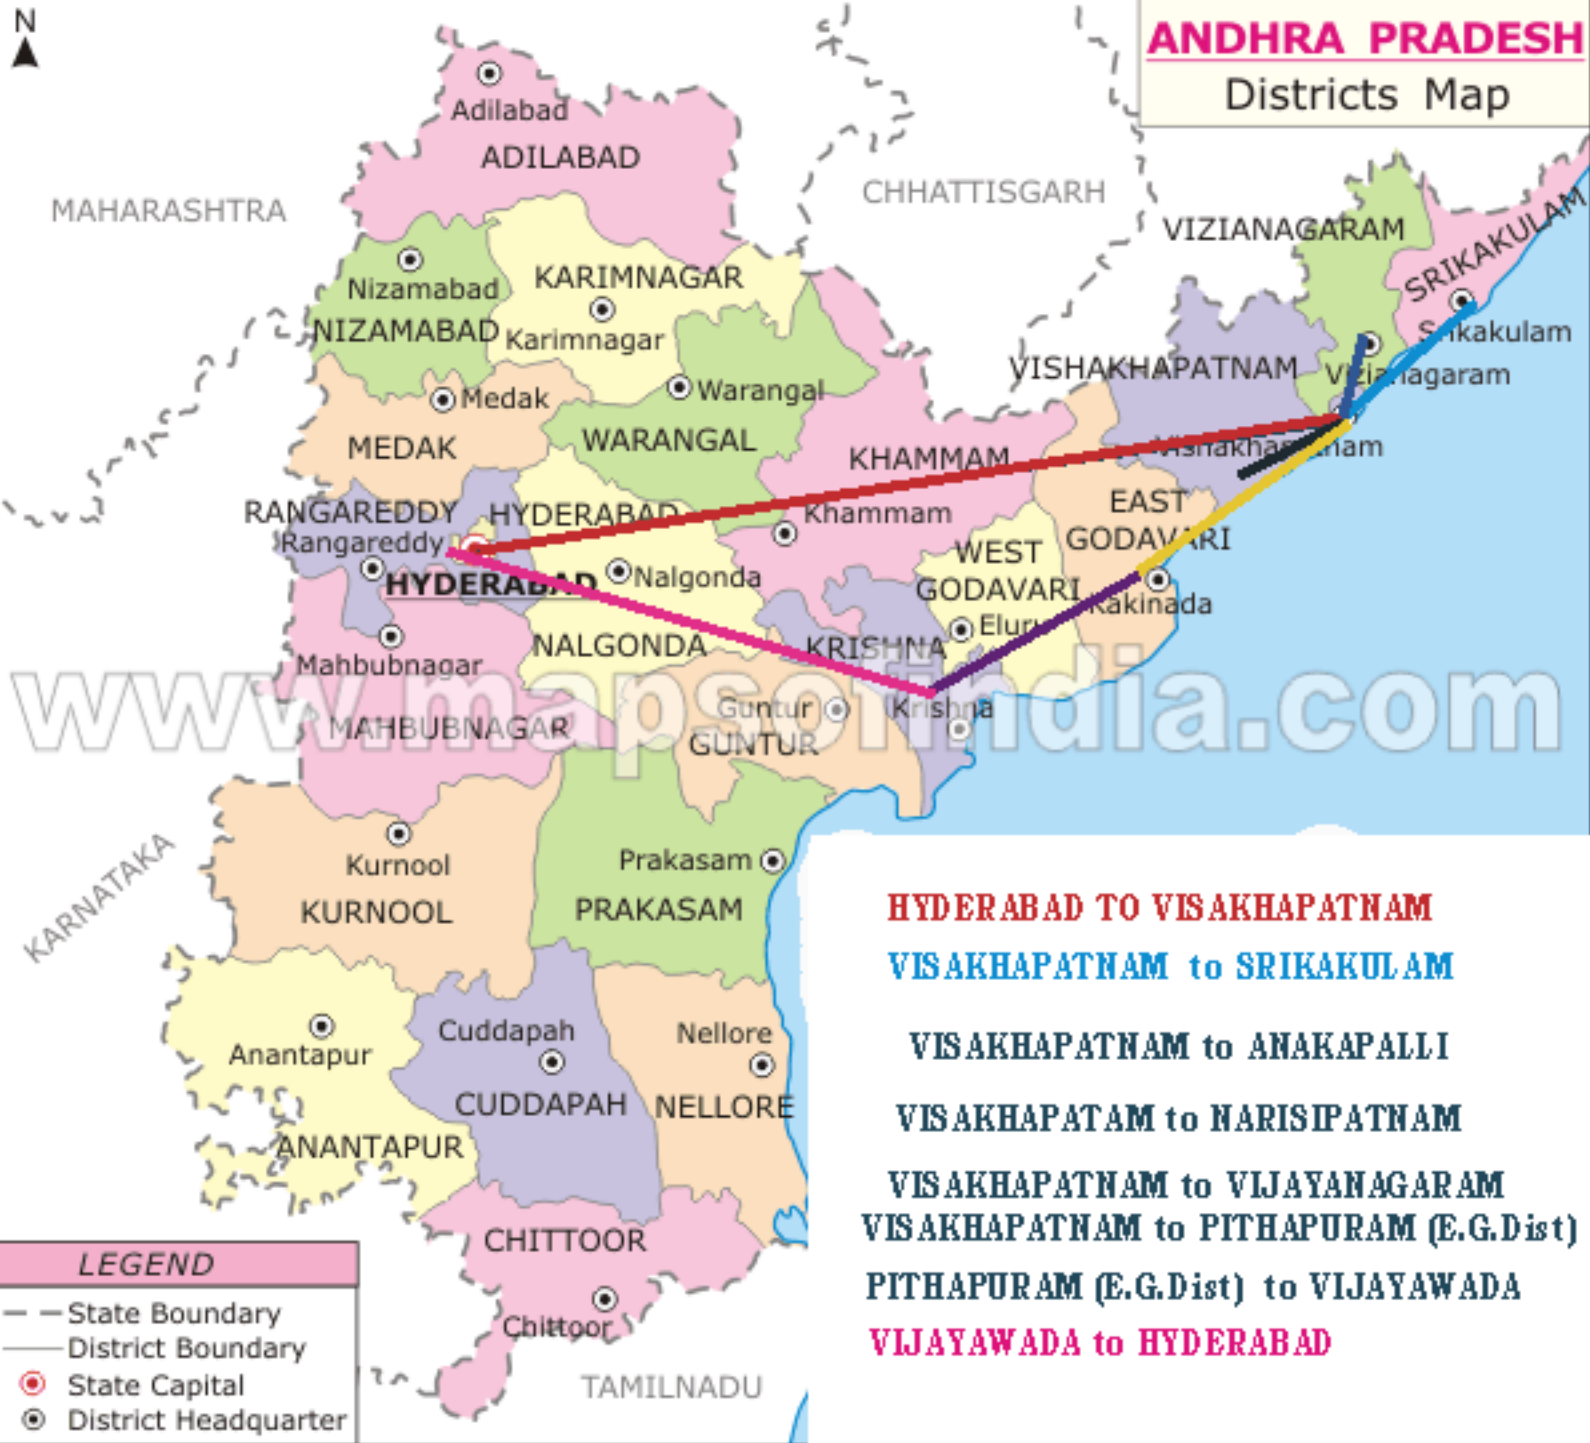

ANDHRA PRADESH

Districts Map

HYDERABAD TO VISAKHAPATNAM

VISAKHAPATNAM to SRIKAKULAM

VISAKHAPATNAM to ANAKAPALLI

VISAKHAPATNAM to NARISIPATNAM

VISAKHAPATNAM to VIJAYANAGARAM

VISAKHAPATNAM to PITHAPURAM (E.G. Dist)

PITHAPURAM (E.G. Dist) to VIJAYAWADA

VIJAYAWADA to HYDERABAD

LEGEND

- State Boundary
- District Boundary
- State Capital
- District Headquarter